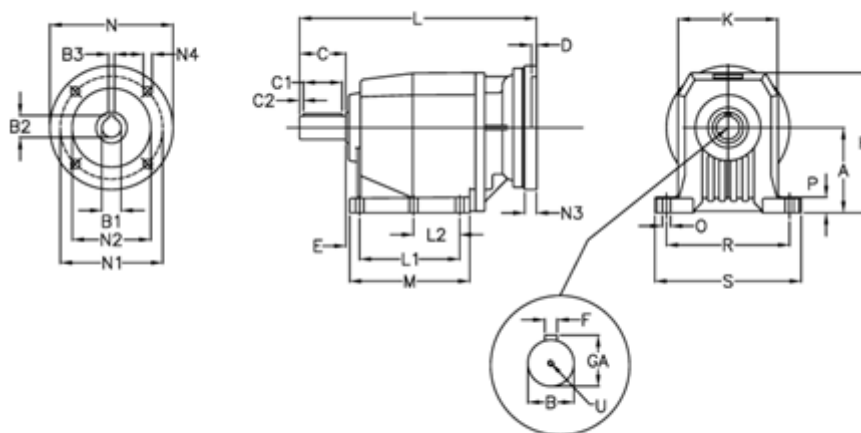

Article number: 40600803131230
 Description: Helical gearbox
 C802P-31,3-P80B5

Measures

A = 250	D = 4.0	L2 = 0.0	P = 35
B = 80	E = 33	M = 277.0	R = 370
B1 = 19	F = 22	N = 200	S = 440
B2 = 21.8	GA = 85.0	N1 = 165	U = M20x42
B3 = 6	H = 420	N2 = 130	
C = 140	K = 320	N3 = 0	
C1 = 110	L = 533.0	N4 = M10x12	
C2 = 15	L1 = 210.0	O = 26	